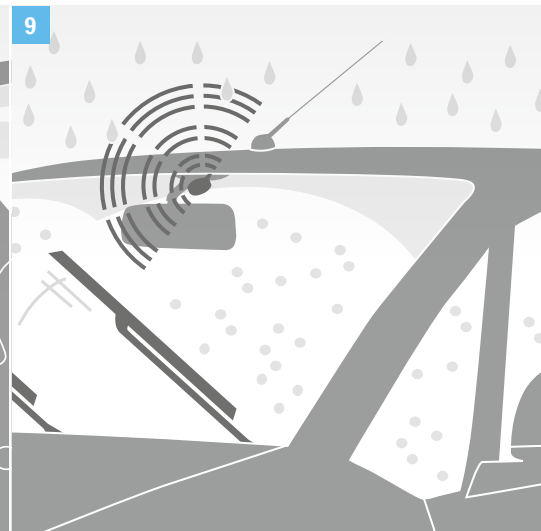

Protection

Smart protection.

8 | Alarm system

for cars with keyless entry system, for left-hand drive only

Part No. 37194-84M00-000

9 | Rain sensor

controls the windscreen wipers automatically from ideal interval to first continuous wiping speed

Part No. 990E0-65J81-015

10 | Parking sensors rear¹³

set of four paintable sensors and piezo buzzer

Part No. 990E0-68L53-020