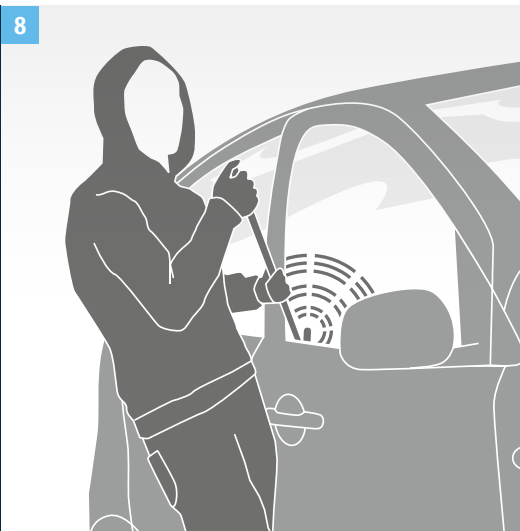

Protection

Smart protection.

8 | Alarm system

for cars with keyless entry system, for left-hand drive only

Part No. 37194-84M00-000

9 | Rain sensor

controls the windscreen wipers automatically from ideal interval to first continuous wiping speed

Part No. 990E0-65J81-015

10 | Parking sensors rear¹³

set of four paintable sensors and piezo buzzer

Part No. 990E0-68L53-020