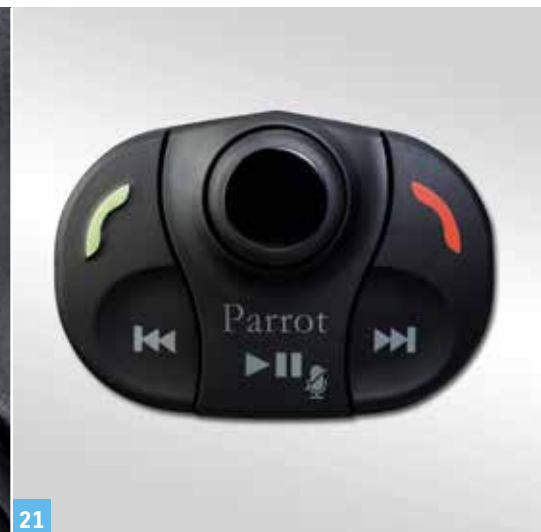

Part No. 990E0-59J33-AST

18

Audio and Navigation

19

19 | Bluetooth^{®18} system, Parrot MKi9200

hands-free system (Bluetooth^{®18} v2.0 + EDR) kit not only offering telephony but also compatible with music sources (iPod^{®17}, USB and Line in). Plays music from any Bluetooth^{®18} stereo (A2DP) compatible devices. Output via car speakers. Compatible with SD and SD-HC card. Sound equaliser with digital class-d 20W amplifier. TFT-Display (72 x 57 x 12mm). Displays CD covers or pictures. Includes Suzuki specific wiring harness

Part No. 990E0-59J33-KIT

20

20 | Bluetooth^{®18} system, Parrot MKi9100

hands-free system (Bluetooth^{®18} v2.0 + EDR) kit not only offering telephony but also compatible with music sources (iPod^{®17}, USB and Line in). Plays music from any Bluetooth^{®18} stereo (A2DP) compatible devices. Output via car speakers. OLED-Display (82x32x14mm). Includes Suzuki specific wiring harness

Part No. 990E0-59J35-KIT

21

21 | Bluetooth^{®18} system, Parrot MKi9000

hands-free system kit offering telephony and is compatible with all music sources. Plays music from any Bluetooth^{®18} compatible devices. Output via car speakers. A wireless remote control can be positioned on the steering wheel. No need for a screen – the Parrot MKi9000 offers a voice menu for accessing its functions. Includes Suzuki specific wiring harness