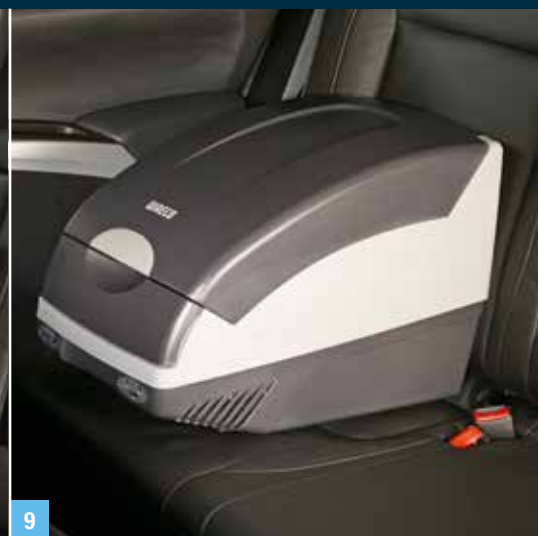

9

8 | Cooling box

capacity 21 litres, connectable to the 12V socket, with ISOFIX fastening

Part No. 990E0-64J23-000

9 | Cooling box

capacity 15 litres, connectable to the 12V socket

Part No. 990E0-64J30-000