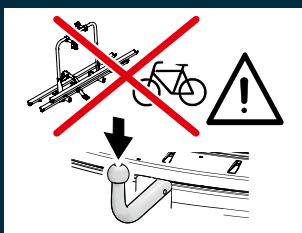

9 | Tow bar detachable^{15,16}

for trailers only, not in combination with carrier systems, max. vertical load: 40 kg. Please order electric harness separately

Part No. 72901-84M00-000

10 | E-kit

for tow bar, 7-pin with turning signal monitor, for left-hand drive only

Part No. 990E0-84M64-000

11 | E-kit

for tow bar, 13-pin with turning signal monitor, for left-hand drive only

Part No. 990E0-84M65-000

12 | E-kit

for tow bar, 13-pin with turning signal monitor, for right-hand drive only

Part No. 990E0-84M66-000