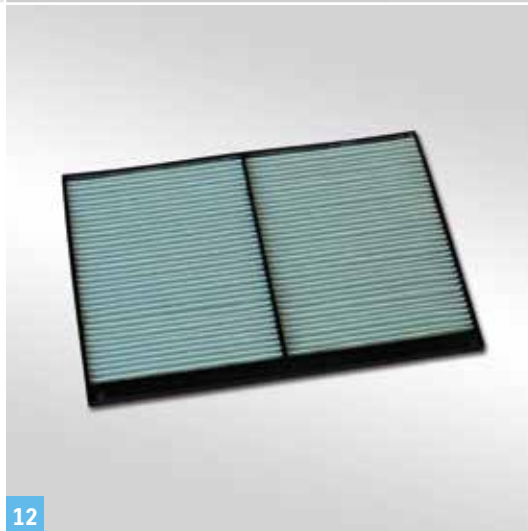

Super black metallic
Part No. 99000-10415-ZTT

Ablaze red pearl
Part No. 99000-10415-ZTW

13

13 | Battery charger
maintainer and tester for 12V
batteries, optimises battery
power and life

Part No. 990E0-OPTIM-CAR