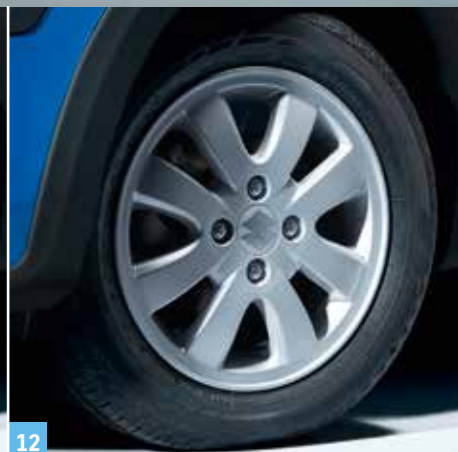

12

13 | Spare tyre set

complete for replacement of genuine tyre repair kit (no image)

Part No. 990E0-84M80-000

14 | Wheel locks "Sicustar"

with Thatcham approval, four-piece set

Part No. 990E0-59J47-000

15 | Wheel locks "Sicurit"

four-piece set (no image)

Part No. 990E0-59J49-000

11 | Alloy rim "Pluto"⁹

silver, 5Jx14" alloy rim, suited for 165/65 R14 tyres, only to be used with the factory supplied nuts (Part No. 09159-12L02-000 or Part No. 09159-12024-000)

Part No. 43210-84MC0-0KS

12 | Alloy rim "Jupiter"⁹

5Jx14" alloy rim, suited for 165/65 R14 tyres, only to be used with the factory supplied nuts (Part No. 09159-12L02-000 or Part No. 09159-12024-000)

Part No. 990E0-51K58-001

17 | Wheel cap set

for 14" steel wheels, four-piece set

silver

Part No. 43250-84M00-SET