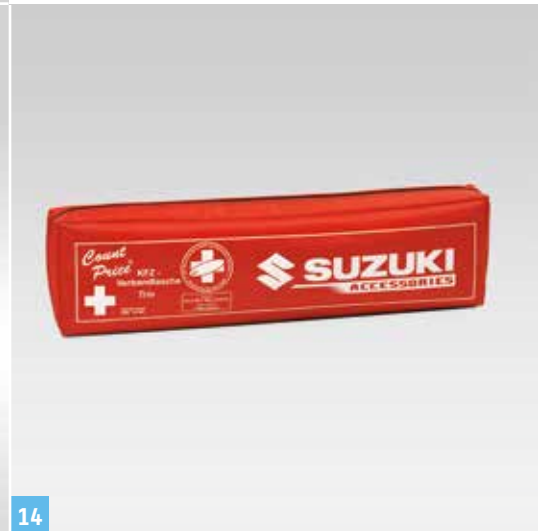

14

14 | First aid kit

complies with DIN 13164,
incl. first aid kit, safety vest
and warning triangle

Part No. 990E0-61M79-000