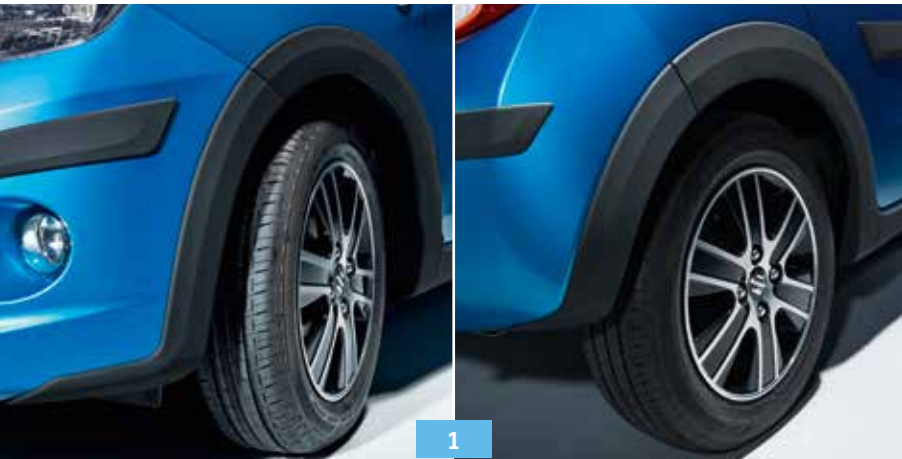

1 | Fender extension set^{2,3}
black, complete set for one car
Part No. 990E0-84M09-000