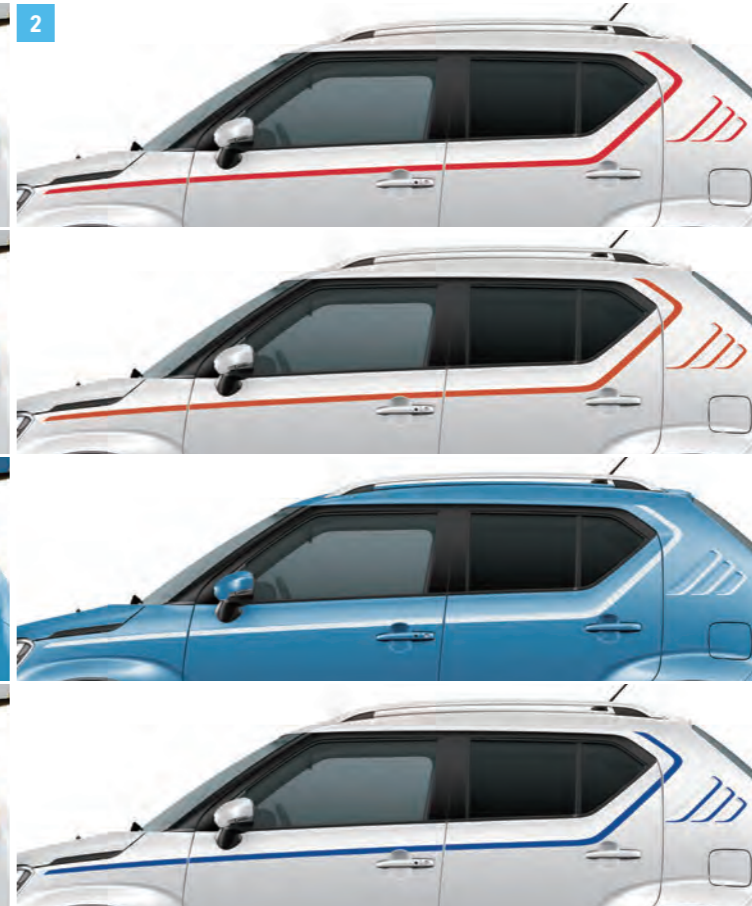

Make the IGNIS as individual as you are.

EXTERIOR

1 | FRONT GRILLE¹ 
 Available in following colours:
Red
 Part No. 9911C-73SA0-ZNB
Orange
 Part No. 9911C-73SA0-ZWD
White
 Part No. 9911C-73SA0-26U
Navy
 Part No. 9911C-73SA0-QQD