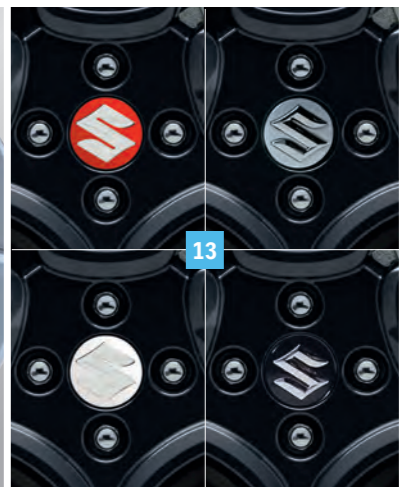

13 | CENTRE CAP
With SUZUKI logo, four-piece set. Available in following colours:
Red
Part No. 99236-62R00-ZNB
Silver
Part No. 990E0-61M75-CAP
White
Part No. 99236-62R00-26U
Black
Part No. 990E0-61M78-CAP