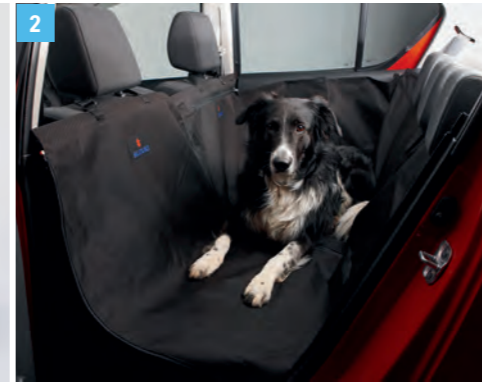

2 | REAR SEAT PROTECTIVE COVER¹
For rear seat upholstery.
Part No. 990E0-78R44-000