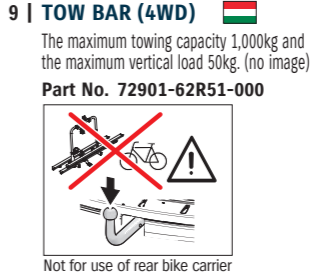

¹ Only in combination with multi roof rack (p/n 78901-62R20-000, vehicles w/o roof rail) or multi roof rack (p/n 78901-62R30-000, vehicles with roof rail).