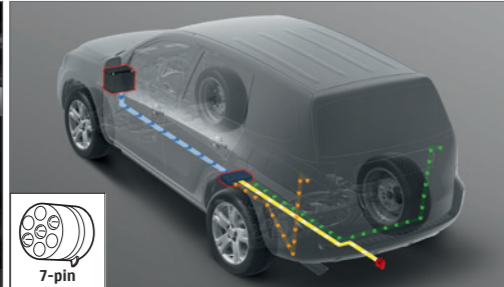

1. **1 | Tow Bar Detachable - Vertical¹** WVTA
   Maximum towing capacity : 1,500kg (with brake)
   750kg (without brake)
   Maximum vertical load : 70kg
   Part No. 99002-53Z00-011
   C D E F