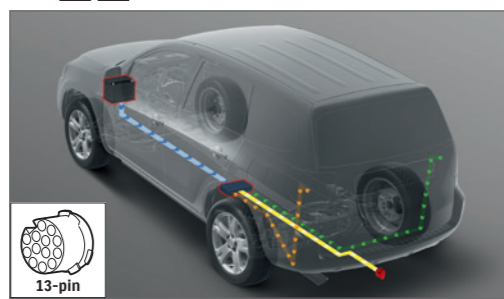

1. **2 | Tow Bar E-kit 7-pin** WVTA
   Part No. 99002-53Z00-029²
   C E