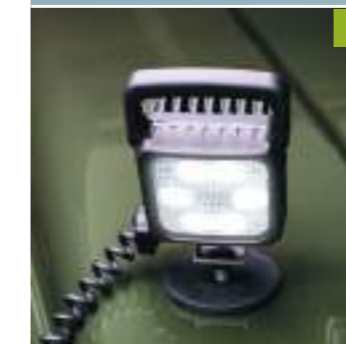

3 | USB SOCKET

USB Voltage Adapter (12-5V; 2A), incl. connection harness, for charging smart phones etc. from the rear seat. Installed at rear end of center console.

Part No. 990E0-78R00-USB

4 | 12V POWER SOCKET FOR TRUNK¹

Upgrade 12V socket for the trunk for GA and GL vehicles grades (no image).

Part No. 990E0-78R00-12V

5 | RAIN SENSOR

Automatically controls windscreen wipers.

Part No. 990E0-65J81-035

¹Standard equipment for GLX grade.