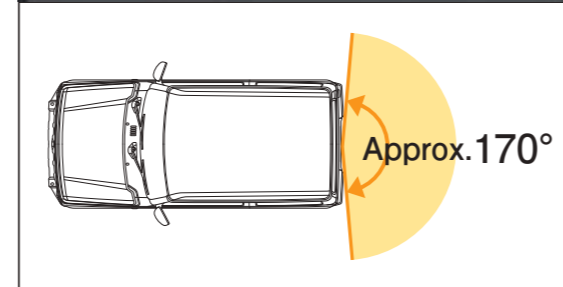

2 | REAR PARKING SENSORS

Set of four paintable sensor and piezo buzzer.

Part No. 990E0-78R53-000