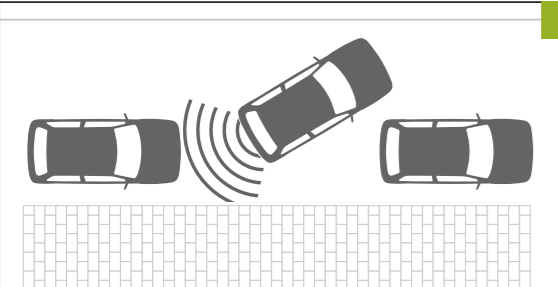

PARKING ASSIST

1 | REAR VIEW CAMERA

Part No. 99195-78RA0-000

(Applicable to Bosch SLDA. Camera includes rear view connection cable.)

Part No. 99195-78RB0-000

(Applicable to Pioneer AVIC Navigation Systems.)

*The connection cable 990E0-78R02-000 is necessary to connect the camera with vehicle.

2 | REAR PARKING SENSORS

Set of four paintable sensor and piezo buzzer.

Part No. 990E0-78R53-000

USEFUL ITEMS

1 | ATTACHABLE TENT

Manufactured in collaboration with Japanese company OGAWA (est. 1914). Durable polyester fabric, strong aluminium poles, ventilation flap, fits perfectly the boot storage compartment solutions. Dimensions: 250 cm x 250 cm x 220 cm, packaging size 58 cm x 12 cm x 12 cm, weight 2.5 kg.

Part No. 99243-78R00-000

2 | LED WORKLIGHT

Robust, waterproof, for 12V socket, magnetic foot with rubber protection for installation on the vehicle roof. LED module 2,500lm, lamp 2,000lm, max. power: 29W. Spiral cable expandable from 100 cm ~ 400 cm. Dimensions: 10 cm x 10 cm x 7.6 cm. Case for boot storage box. Including foam-padded case to store in luggage box.

Part No. 990E0-78R46-000

3 | USB SOCKET

USB Voltage Adapter (12-5V; 2A), incl. connection harness, for charging smart phones etc. from the rear seat. Installed at rear end of center console.

Part No. 990E0-78R00-USB

4 | 12V POWER SOCKET FOR TRUNK¹

Upgrade 12V socket for the trunk for GA and GL vehicles grades (no image).

Part No. 990E0-78R00-12V

5 | RAIN SENSOR

Automatically controls windscreen wipers.

Part No. 990E0-65J81-035

¹Standard equipment for GLX grade.