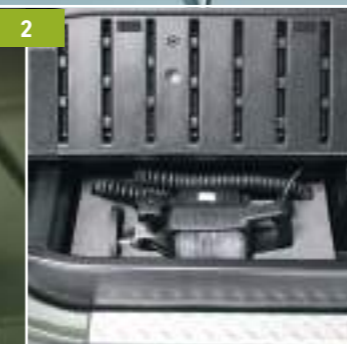

3 | USB SOCKET

USB Voltage Adapter (12-5V; 2A), incl. connection harness, for charging smart phones etc. from the rear seat. Installed at rear end of center console.

Part No. 990E0-78R00-USB

4 | 12V POWER SOCKET FOR TRUNK¹

Upgrade 12V socket for the trunk for GA and GL vehicles grades (no image).

Part No. 990E0-78R00-12V

5 | RAIN SENSOR

Automatically controls windscreen wipers.

Part No. 990E0-65J81-035

¹Standard equipment for GLX grade.