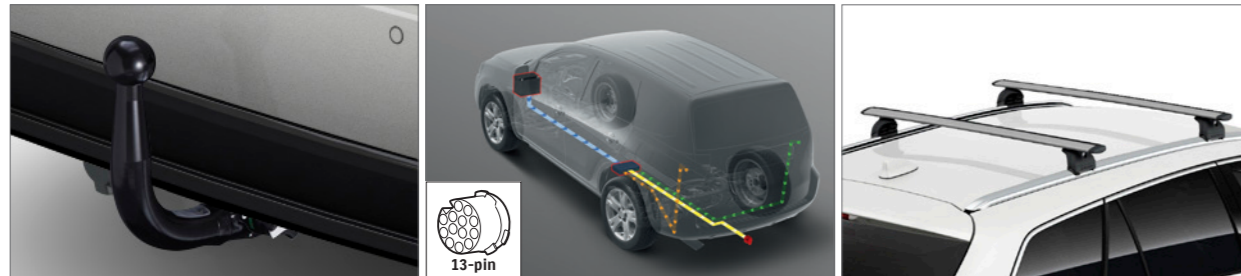

TRANSPORTATION

- 1 | Tow Bar Detachable - Vertical¹** WVTA
 Maximum towing capacity : 750kg (with brake)
 450kg (without brake)

 Maximum vertical load : 75kg
 Part No. 99002-53Z00-042
F G H
- 2 | Tow Bar E-kit 13-pin** WVTA
 Part No. 99002-53Z00-040
F G H
- 3 | Adapter, 7-pin to 13-pin**
 From 7-pin plug (trailer) to 13-pin socket (vehicle).
 Part No. 99002-54Z00-027
- 4 | Adapter, 12N/12S to 13-pin**
 From 12N/12S plug (trailer) to 13-pin socket (vehicle).
 Part No. 99002-54Z00-026
- 5 | Multi Roof Rack**
 With "S SUZUKI" logo.
 Own weight : 5kg
 MAX roof load of vehicle : 75kg
 Part No. 99002-54Z00-019