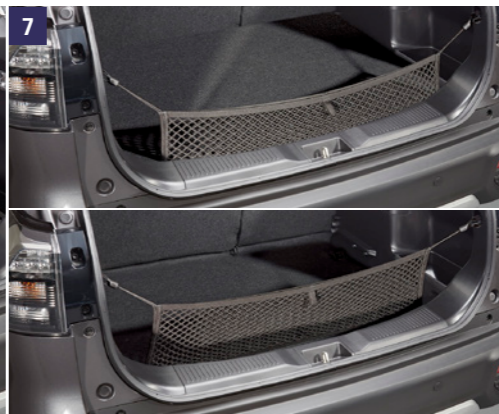

7 | Vertical Cargo Net
Protects items from falling out of the boot
when opening the boot lid. Incl. fixation parts
Part No. 990E0-59J00-004