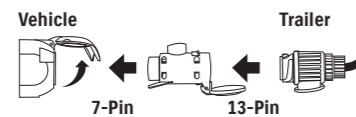

¹ Please consult your vehicle owner's manual for further information.

² Please additionally order 6 pcs of wiring harness tape (p/n 36930-82010-000 x6pcs), for complete installation to GL grade without Blind Spot Monitor (BSM).