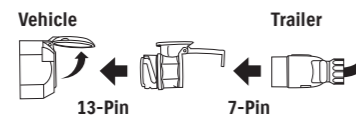

6 | Adapter, 13-Pin to 7-Pin
To connect 13-pin plug to 7-pin socket.
Part No. 990E0-79J67-000